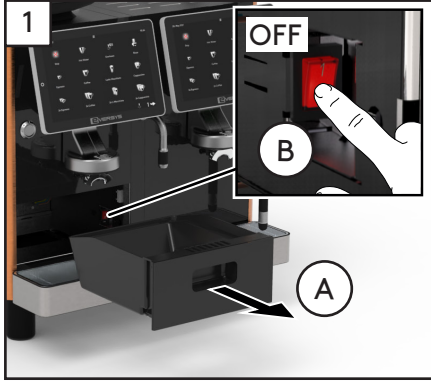

31 MONTHLY

62 BI-MONTHLY

CLEANING PRODUCTS

4 x Coffee cleaning balls containers
Art. Nr. 101448

1 x Eversys cleaning set
Art. Nr. 105364

1 x 3/6 months cleaning kit
Art. Nr. 115333

1 x Dosing pump
Art. Nr. 102452

1 x Everclean 3 L
Art. Nr. 103013

12 x Everclean 1 L
Art. Nr. 107300

4 x Milk cleaning tabs containers
Art. Nr. 111066

Please scan this QR code and read the User Manual before using the appliance.