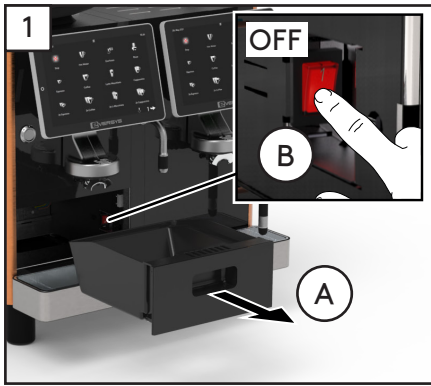

62 BI-MONTHLY

CLEANING PRODUCTS

4 x Coffee cleaning balls containers
Art. Nr. 101448

1 x Eversys cleaning set
Art. Nr. 105364

1 x 3/6 months cleaning kit
Art. Nr. 115333

1 x Dosing pump
Art. Nr. 102452

1 x Everclean 3 L
Art. Nr. 103013

12 x Everclean 1 L
Art. Nr. 107300

4 x Milk cleaning tabs containers
Art. Nr. 111066

Please scan this QR code and read the User Manual before using the appliance.