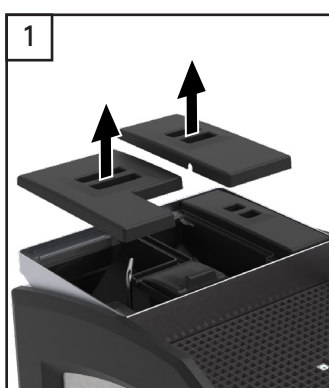

WEEKLY

The technical specifications, illustrations and dimensions contained in these instructions are given only as a guidance. They are not subject to any claim. The manufacturer reserves the right to make technical improvements to its equipment, without amending these instructions. For more information, please contact your representative.