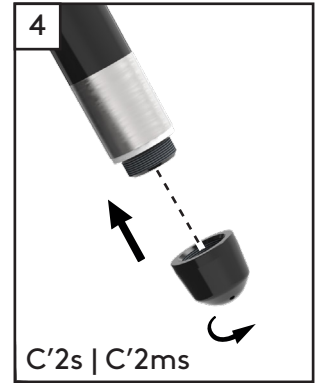

MONTHLY

BI-MONTHLY

CLEANING PRODUCTS

4 x Coffee cleaning balls containers
Art. Nr. 101448

1 x Eversys cleaning set
Art. Nr. 105364

1 x 6 months cleaning kit
Art. Nr. 115333

1 x Dosing pump
Art. Nr. 102452

1 x Everclean 3 L
Art. Nr. 103013

12 x Everclean 1 L
Art. Nr. 107300

4 x Milk cleaning tabs containers
Art. Nr. 111066

Please scan this QR code and read the User Manual before using the appliance.