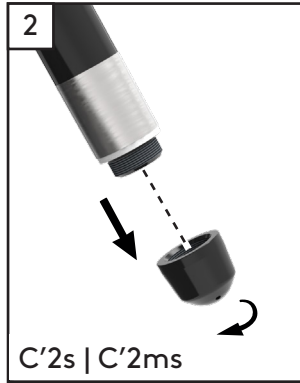

MONTHLY

BI-MONTHLY

CLEANING PRODUCTS

4 x Coffee cleaning balls containers
Art. Nr. 101448

1 x Eversys cleaning set
Art. Nr. 105364

1 x 6 months cleaning kit
Art. Nr. 115333

1 x Dosing pump
Art. Nr. 102452

1 x Everclean 3 L
Art. Nr. 103013

12 x Everclean 1 L
Art. Nr. 107300

4 x Milk cleaning tabs containers
Art. Nr. 111066

Please scan this QR code and read the User Manual before using the appliance.