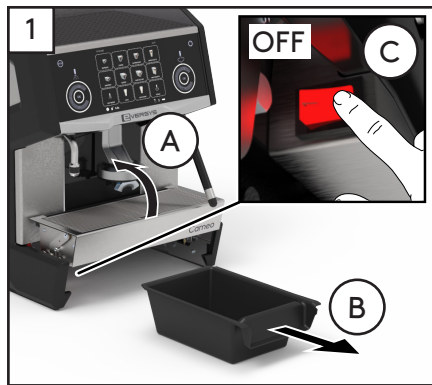

BI-MONTHLY

CLEANING PRODUCTS

4 x Coffee cleaning balls containers
Art. Nr. 101448

1 x Eversys cleaning set
Art. Nr. 105364

1 x 6 months cleaning kit
Art. Nr. 115333

1 x Dosing pump
Art. Nr. 102452

1 x Everclean 3 L
Art. Nr. 103013

12 x Everclean 1 L
Art. Nr. 107300

4 x Milk cleaning tabs containers
Art. Nr. 111066

Please scan this QR code and read the User Manual before using the appliance.