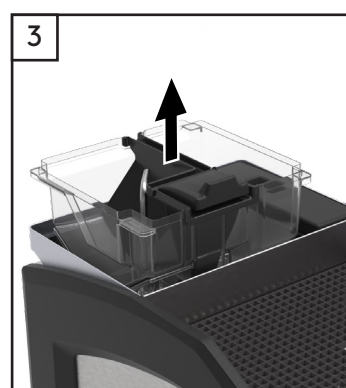

WEEKLY

The technical specifications, illustrations and dimensions contained in these instructions are given only as a guidance. They are not subject to any claim. The manufacturer reserves the right to make technical improvements to its equipment, without amending these instructions. For more information, please contact your representative.