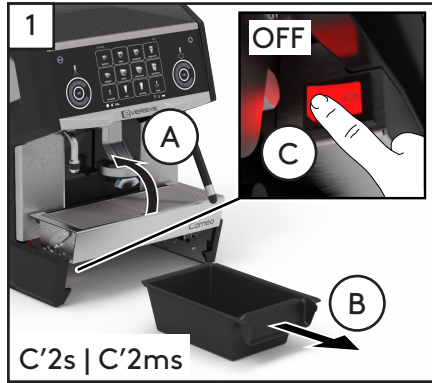

MONTHLY

BI-MONTHLY

CLEANING PRODUCTS

4 x Coffee cleaning balls containers
Art. Nr. 101448

1 x Eversys cleaning set
Art. Nr. 105364

1 x 6 months cleaning kit
Art. Nr. 115333

1 x Dosing pump
Art. Nr. 102452

1 x Everclean 3 L
Art. Nr. 103013

12 x Everclean 1 L
Art. Nr. 107300

4 x Milk cleaning tabs containers
Art. Nr. 111066

Please scan this QR code and read the User Manual before using the appliance.